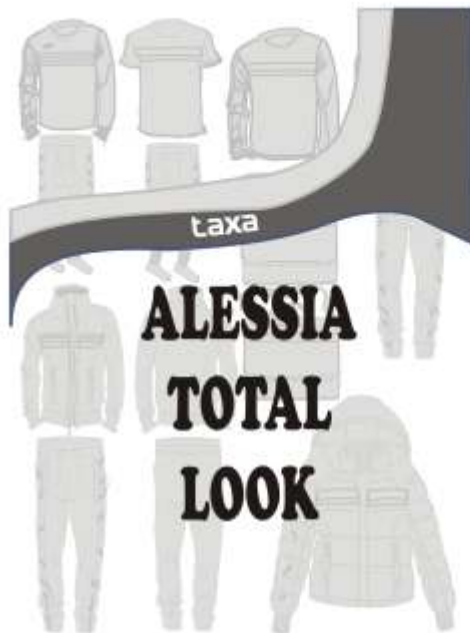

SILVIA TOTAL LOOK NAVY WHITE

SILVIA TOTAL LOOK BLACK WHITE

SILVIA TOTAL LOOK YELLOW NAVY

SILVIA TOTAL LOOK ROYAL WHITE

SILVIA TOTAL LOOK NAVY RED

SILVIA TOTAL LOOK BLACK GREEN

Create your team Total Look with the article and colour you want.